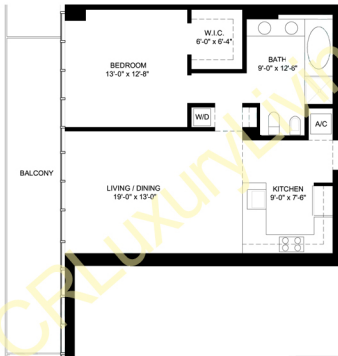

Eileen Nexer & Levente Kovary, PA 305-510-4193

Douglas Elliman Florida

1111 Lincoln Road PH-805 Miami Beach FL 33139

CANYON RANCH
LIVING.
MIAMI BEACH

UNIT S-C5 7-21th floors
1 Bedroom / 1 Bathroom
800 Interior Square Feet [74.32 m²]